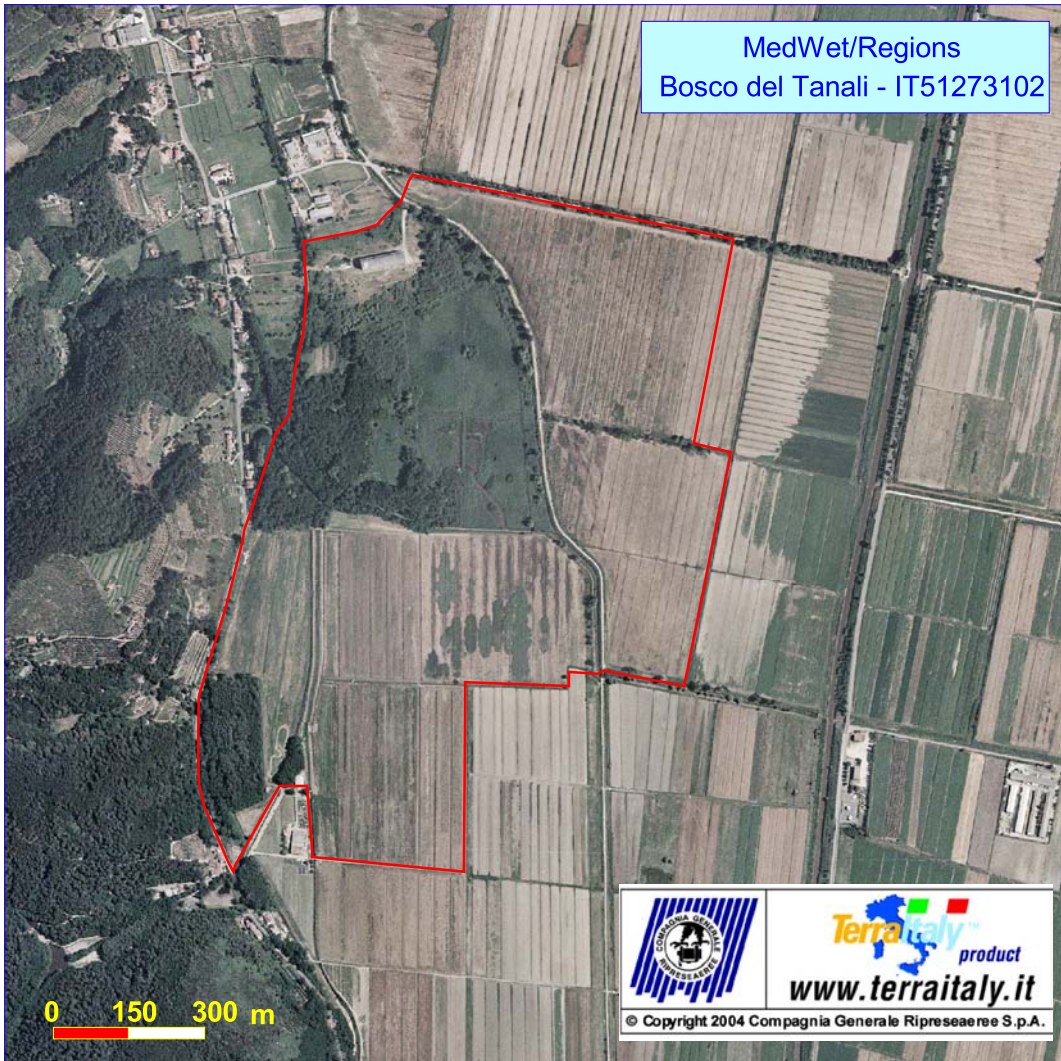

MedWet/Regions
Bosco del Tanali - IT51273102

0 150 300 m

Terraitaly[®] product
www.terraitaly.it

© Copyright 2004 Compagnia Generale Ripresearee S.p.A.