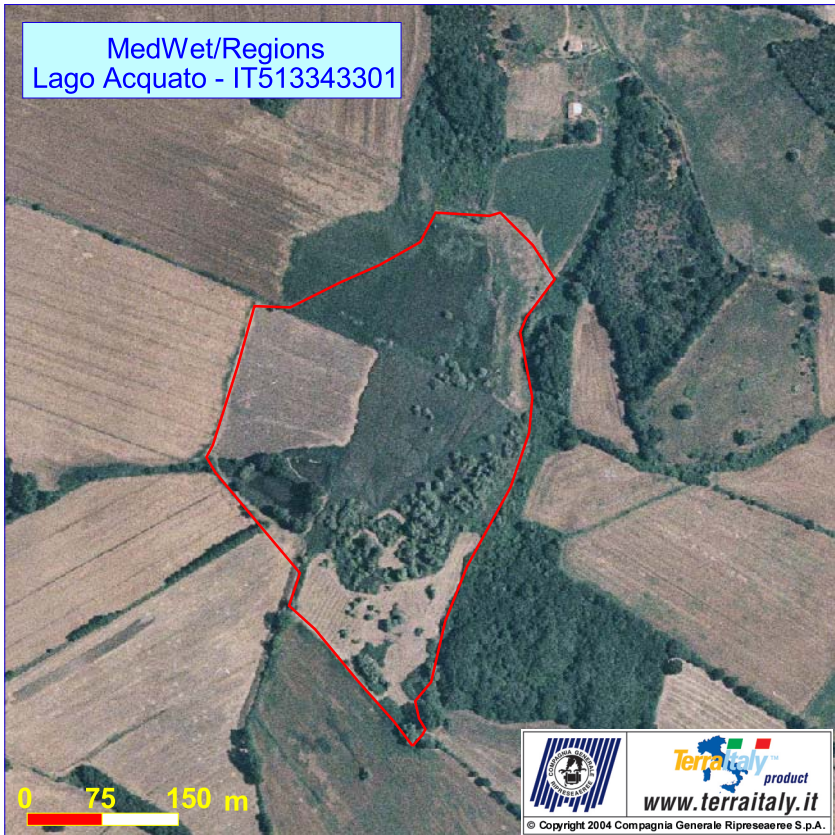

MedWet/Regions
Lago Acquato - IT513343301

0 75 150 m

Terra Italy
product

www.terraitaly.it